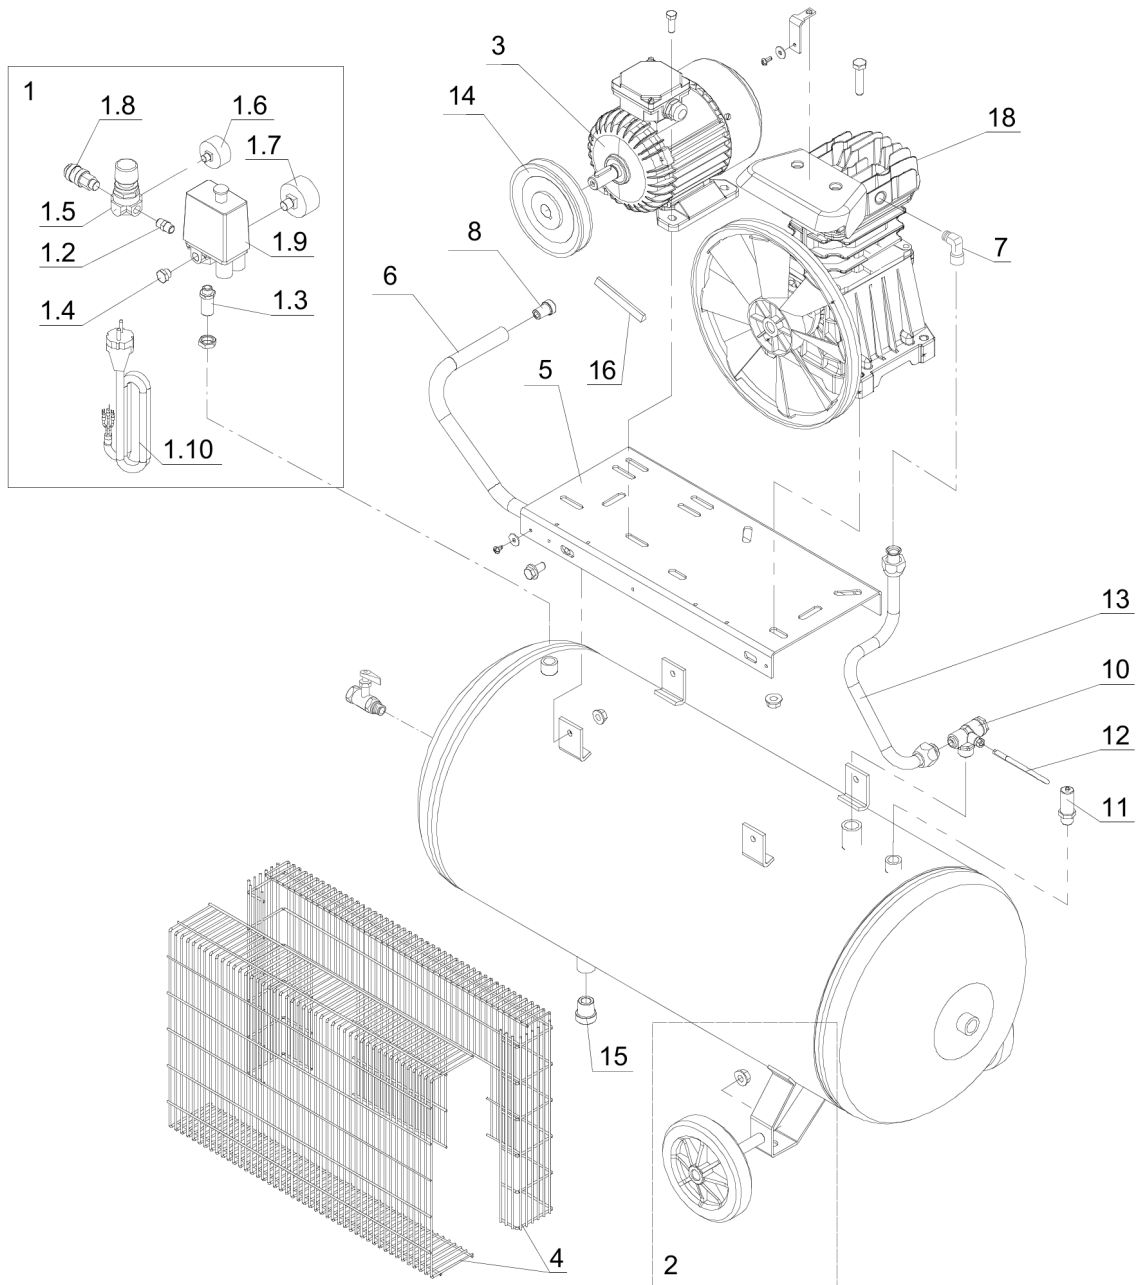

1121436015_00 Compressor package

Item	Part No.	Name	Qty	Uom
1	1124050461	Pressure switch kit	1	EA
1.2	1127080012	Fitting	1	EA
1.3	1127080155	Fitting	1	EA
1.4	1127090008	Plug	1	EA
1.5	1129700735	Pressure reducer	1	EA
1.6	1127110024	Pressure gauge	1	EA
1.7	1127110030	Pressure gauge	1	EA
1.8	1127130057	Universal coupling	1	EA
1.9	1127250045	Pressure switch	1	EA
1.10	1127320802	Power cable	1	EA
2	1124000401	Wheels kit	1	EA
3	1127380001	Motor	1	EA
4	1127240102	Beltguard kit	1	EA
5	1127170113	Base plate	1	EA
6	1127390813	Handle	1	EA
7	1127080014	Elbow fitting	1	EA
8	1127360002	Rubber	1	EA
10	1127190019	Non return valve	1	EA
11	1127190201	Safety valve	1	EA
12	1127230001	Unloader pipe aluminium	AR	EA
13	1127230256	Delivery pipe	1	EA
14	2236110190	Pulley kit	1	EA
15	1124000701	Rubber foot kit	1	EA
16	1127370006	Belt	1	EA
18	1129740083	Pump+Flywheel	1	EA